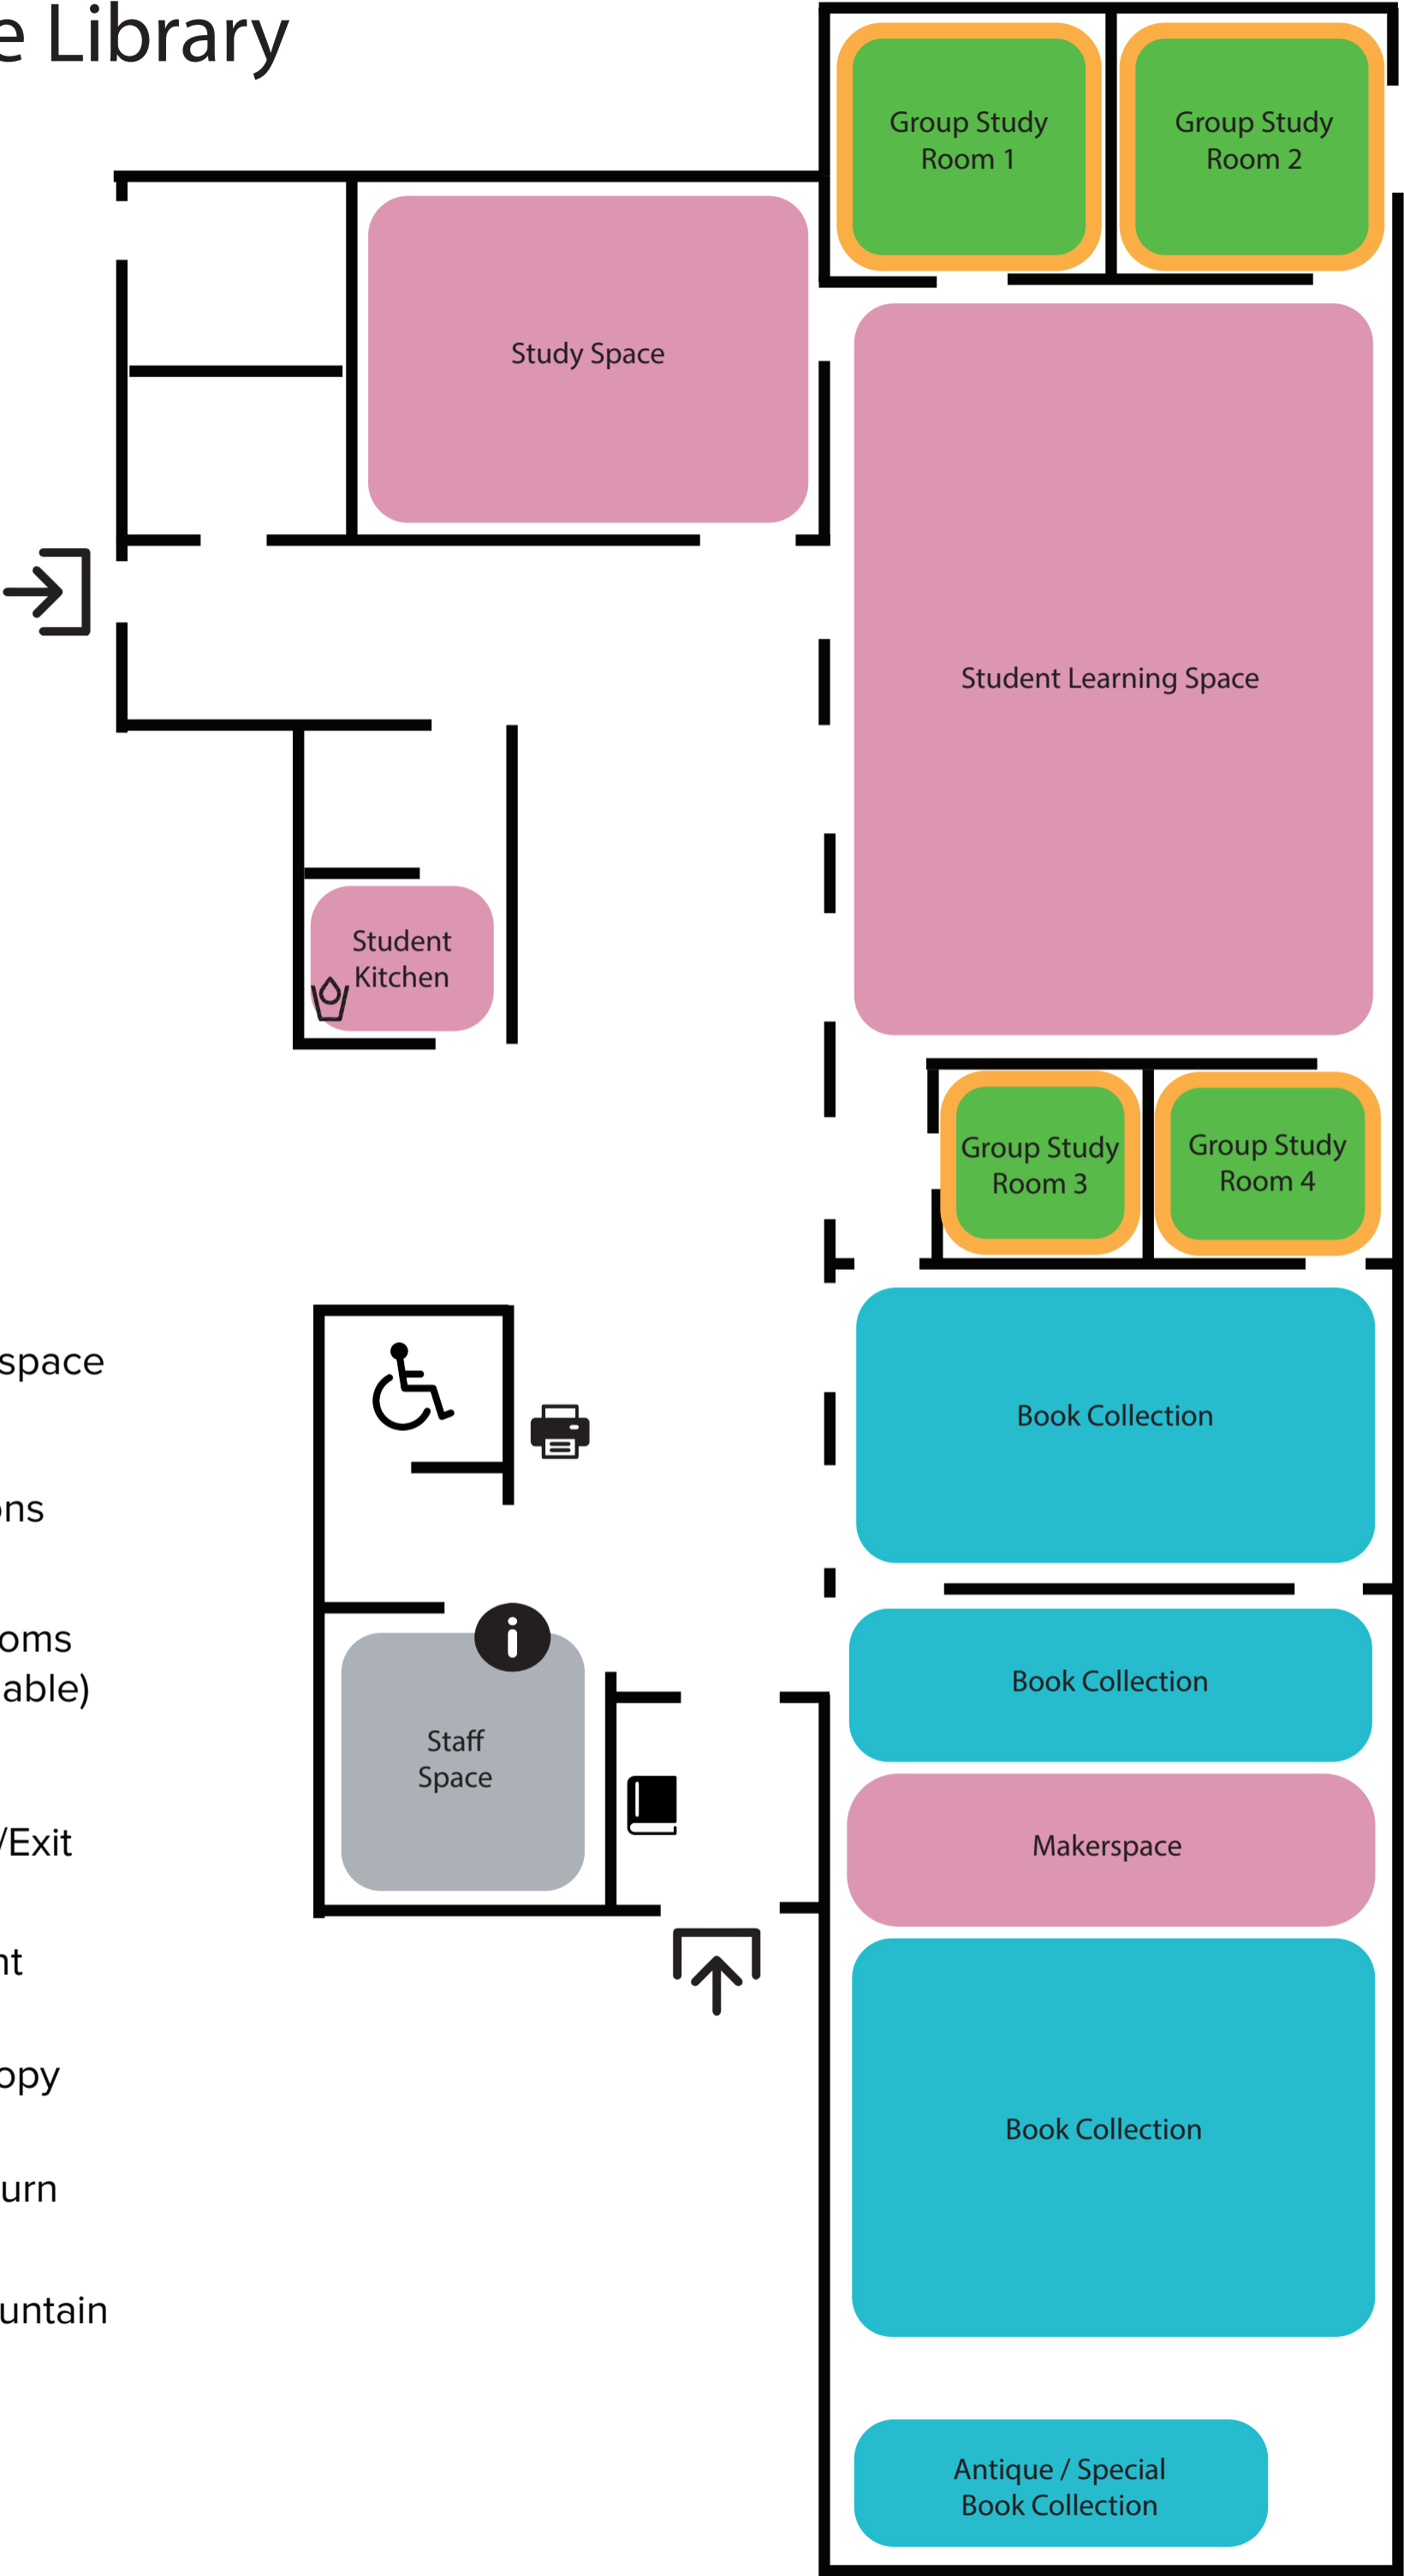

Kalgoorlie Library

 Student space

 Collections

 Study rooms (AV available)

 Entrance/Exit

 Help Point

 Print & Copy

 Book Return

 Water Fountain

 Toilets